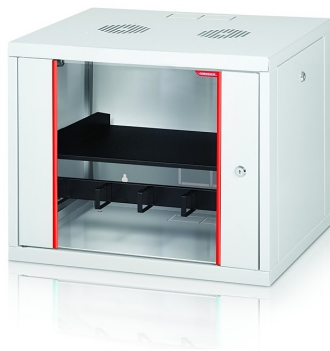

МРЕЖОВА ТЕХНИКА > Шкафове

Formrack 19" Wall Mounted rack 20U 555/450mm, removable locking sides, height: 949mm, loading capacity: 100kg., tempered glass door, 19" front rails (back rails optionable)

Модел : GLD-20U450/ALFA-20U450

Formrack 19" Wall Mounted rack 20U 555/450mm, removable locking sides, height: 949mm, loading capacity: 100kg., tempered glass door, 19" front rails (back rails optionable)

X-ка 1: The front and side covers are openable, lockable and easily removable

X-ка 2: The rear cover is made by high strength 1,5 mm DKP sheet that provides high strength with holes for wall mounting

X-ка 3: Ventilation is provided by cooling units with 1 or 2 fans

X-ка 4: Cabinets have cable entries from 3 different points on the bottom frame, top frame and rear cover. If required, it can be used as a floor type by attaching a fixed foot or castor.

X-ка 5: All test procedures have been carried out and has ROHS, CE, EN 61587-1 standards

X-ка 6: Width: 555mm / Depth: 450mm; Height: 20U (Inside Height: 892 mm, Outside Height: 949 mm)

X-ка 7: Load capacity: up to 100 kg