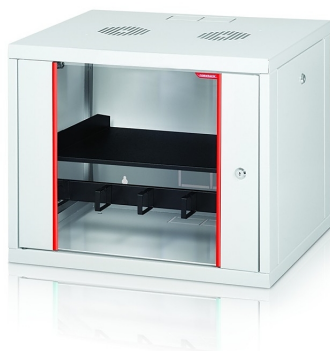

МРЕЖОВА ТЕХНИКА > Шкафове

Formrack 19" Wall Mounted rack 20U 555/450mm, removable locking sides, height: 949mm, loading capacity: 100kg., tempered glass door, 19" front rails (back rails optionable)

Модел : GLD-20U450/ALFA-20U450

Formrack 19" Wall Mounted rack 20U 555/450mm, removable locking sides, height: 949mm, loading capacity: 100kg., tempered glass door, 19" front rails (back rails optionable)

X-ка 1: The front and side covers are openable, lockable and easily removable

X-ка 2: The rear cover is made by high strength 1,5 mm DKP sheet that provides high strength with holes for wall mounting

X-ка 3: Ventilation is provided by cooling units with 1 or 2 fans

X-ка 4: Cabinets have cable entries from 3 different points on the bottom frame, top frame and rear cover. If required, it can be used as a floor type by attaching a fixed foot or castor.

X-ка 5: All test procedures have been carried out and has ROHS, CE, EN 61587-1 standards

X-ка 6: Width: 555mm / Depth: 450mm; Height: 20U (Inside Height: 892 mm, Outside Height: 949 mm)

X-ка 7: Load capacity: up to 100 kg