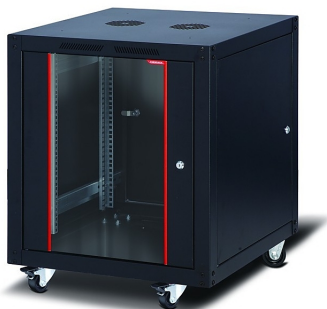

МРЕЖОВА ТЕХНИКА > Шкафове

Formrack 19" Free standing rack 12U 600/1000mm, height: 764mm, loading capacity: 600 kg, front tempered glass door, openable locking sides and back (does not include castor/feet group)

Модел : SLV-12U60100/БТА-12U60100

Formrack 19" Free standing rack 12U 600/1000mm, height: 764mm, loading capacity: 600 kg, front tempered glass door, openable locking sides and back (does not include castor/feet group)

X-ка 1: Betaline cabinets have four side openable, lockable and easily removable covers (does not include castor/feet group).

X-ка 2: The rear and side covers are made by DKP sheet and the front side is made by 4 mm thick, impact resistant, tempered and smoked-colored glass which is supported by metal frames.

X-ка 3: The main frame is 1.5 mm, side and rear covers are 1.2 mm steel sheet.

X-ка 4: The frame and corner profiles have a screwed structure at the exterior surface. It has the option of using wheeled and fixed legs.