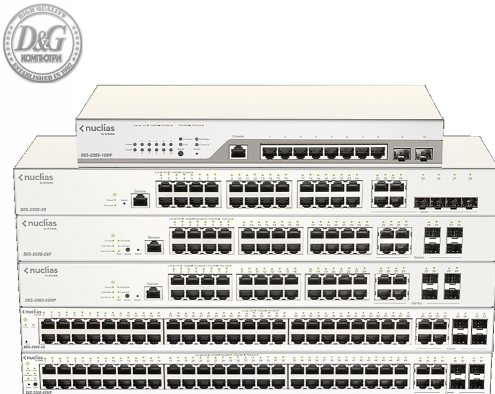

МРЕЖОВА ТЕХНИКА > СУИЧОВЕ

D-Link 28-Port Gigabit Nuclias Smart Managed Switch including 4x 1G Combo Ports (With 1 Year License)

Модел : DBS-2000-28

D-Link 28-Port Gigabit Nuclias Smart Managed Switch including 4x 1G Combo Ports (With 1 Year License)

Суич, тип: Fixed Port

Общ брой портове: 28

Основни портове, тип: 24x 10/100/1000 BASE-T

Power Over Ethernet (PoE): -

Uplink портове: 4x Combo 1000BaseT/SFP ports

Свободни (10GB) слотове: -

Управление: Cloud-based through Nuclias Management, Nuclias mobile app; Zero-touch deployment

Stackable: -

Fans: Fanless

Захранване: Internal (100 to 240 V AC, 50/60 Hz), Power Consumption: 6.55 W Standby, 17.32 W Max.

Routing: -

Памет (Flash, RAM): 32 MB Flash

Капацитет за маршрутизиране/превключване, Gbps: 56 Gbps