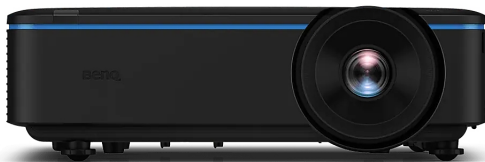

ПРЕЗЕНТАЦИОННА ТЕХНИКА > ПРОЕКТОРИ

BenQ LU951ST, DLP, BlueCore Laser, Short-throw, WUXGA 1920x1200, 5000AL, 3000000:1, Zoom 1.1x, Wired Remote, RS232, USB TypeA (5V/2A), LAN (RJ45), HDBaseT, HDMI x3, HDMI Out, S-Video, RCA, RCA Audio in, VGA, Audio in/out, 12V Trigger

Модел : 9H.JJ777.17E

BenQ LU951ST, DLP, BlueCore Laser, Short-throw, WUXGA 1920x1200, 5000AL, 3000000:1, Zoom 1.1x, Wired Remote, RS232, USB TypeA (5V/2A), LAN (RJ45), HDBaseT, HDMI x3, HDMI Out, S-Video, RCA, RCA Audio in, VGA, Audio in/out, 12V Trigger

Звук: 10W

Шум при работа, dB: 37/35 dBA (Normal/Eco)

Коефициент на увеличение: 1.1x

Късофокусен : Short Throw 0.81 ~ 0.88

Опция за безжично прожектиране: -

Входове: Wired Remote In, RS232 In (D-sub 9pin, male), USB Mini-B(Service), USB TypeA(5V/2A power), LAN Port(RJ45 for Network control), HDBaseT, S-Video in, Composite Video(RCA), RCA Audio in- L/R, PC In, Audio in(mini jack), 12V Trigger, IR Receiver(Front,Rear)

Цвят: Black

Други: Security Bar, Keystone Correction: 2D keystone, V: ±30 degree; H: ±30 degree; Digital Shrink and Shift, Image Memory, Auto High Altitude Mode, 360°Projection, Dust-proof Filter

Цена : 7573.20 EUR с ДДС