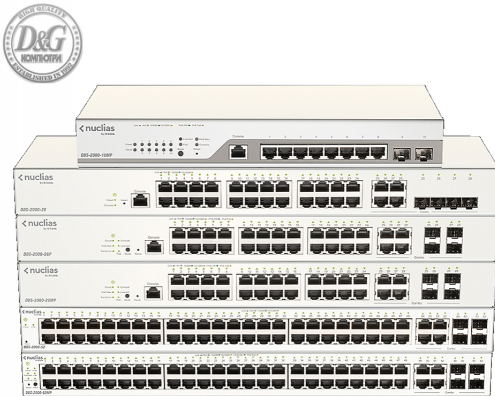

## D-Link 10-Port Gigabit PoE+ Nuclias Smart Managed Switch including 2x SFP Ports (With 1 Year License)

Модел : DBS-2000-10MP

D-Link 10-Port Gigabit PoE+ Nuclias Smart Managed Switch including 2x SFP Ports (With 1 Year License)

Суич, тип: Fixed Port

Общ брой портове: 10

Основни портове, тип: 8x 10/100/1000 BASE-T PoE

Power Over Ethernet (PoE): IEEE 802.3af/at, Ports 1 to 8, 130 W PoE Power Budget

Uplink портове: 2x 100/1000 Mbps SFP