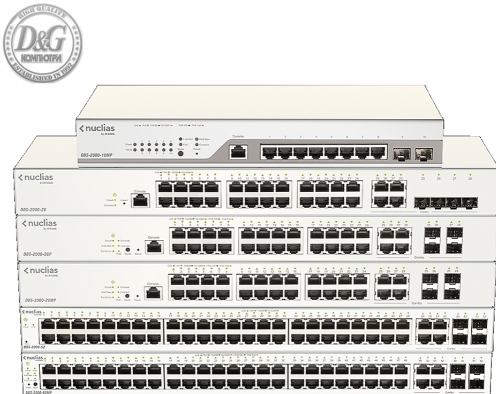

МРЕЖОВА ТЕХНИКА > СУИЧОВЕ

D-Link 10-Port Gigabit PoE+ Nuclias Smart Managed Switch including 2x SFP Ports (With 1 Year License)

Модел : DBS-2000-10MP

D-Link 10-Port Gigabit PoE+ Nuclias Smart Managed Switch including 2x SFP Ports (With 1 Year License)

Суич, тип: Fixed Port

Общ брой портове: 10

Основни портове, тип: 8x 10/100/1000 BASE-T PoE

Power Over Ethernet (PoE): IEEE 802.3af/at, Ports 1 to 8,
130 W PoE Power Budget

Uplink портове: 2x 100/1000 Mbps SFP

Свободни (10GB) слотове: -

Управление: Cloud-based through Nuclias, Nuclias mobile app

Stackable: -

Fans: Fanless

Захранване: External (100 to 240 V AC, 50/60 Hz), Power Consumption: 5.2 W Standby, Max: 152.3 W (PoE on), 9.4 W (PoE off)