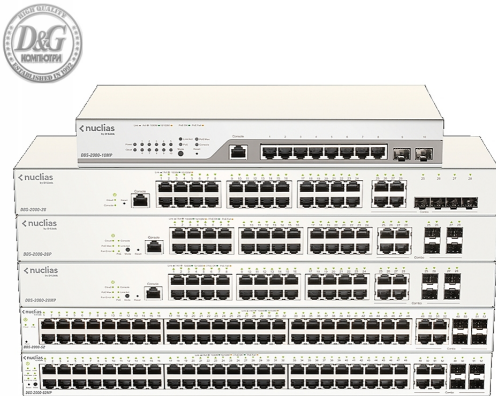

МРЕЖОВА ТЕХНИКА > СУИЧОВЕ

D-Link 10-Port Gigabit PoE+ Nuclias Smart Managed Switch including 2x SFP Ports (With 1 Year License)

Модел : DBS-2000-10MP

D-Link 10-Port Gigabit PoE+ Nuclias Smart Managed Switch including 2x SFP Ports (With 1 Year License)

Суиц, тип: Fixed Port

Общ брой портове: 10

Основни портове, тип: 8x 10/100/1000 BASE-T PoE

Power Over Ethernet (PoE): IEEE 802.3af/at, Ports 1 to 8, 130 W PoE Power Budget

Uplink портове: 2x 100/1000 Mbps SFP

Свободни (10GB) слотове: -

Управление: Cloud-based through Nuclias, Nuclias mobile app

Stackable: -

Fans: Fanless

Захранване: External (100 to 240 V AC, 50/60 Hz), Power Consumption: 5.2 W Standby, Max: 152.3 W (PoE on), 9.4 W (PoE off)