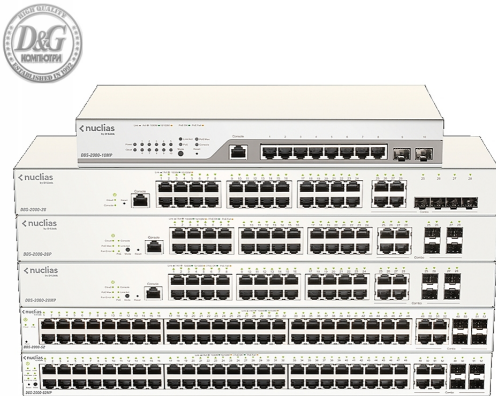

МРЕЖОВА ТЕХНИКА > СУИЧОВЕ

D-Link 28-Port Gigabit PoE+ Nuclias Smart Managed Switch including 4x 1G Combo Ports, 370W (With 1 Year License)

Модел : DBS-2000-28MP

D-Link 28-Port Gigabit PoE+ Nuclias Smart Managed Switch including 4x 1G Combo Ports, 370W (With 1 Year License)

Суич, тип: Fixed Port

Общ брой портове: 28

Основни портове, тип: 24x 10/100/1000 BASE-T PoE Power Over Ethernet (PoE): IEEE 802.3af/at, Ports 1 to 24, 370 W PoE Power Budget

Uplink портове: 4x Combo 1000BaseT/SFP ports

Свободни (10GB) слотове: -

Управление: Cloud-based through Nuclias, Nuclias mobile app

Stackable: -

Fans: 2x Fans

Захранване: External (100 to 240 V AC, 50/60 Hz), Power Consumption (max): 446.1 W (PoE on), 29.8 W (PoE off)