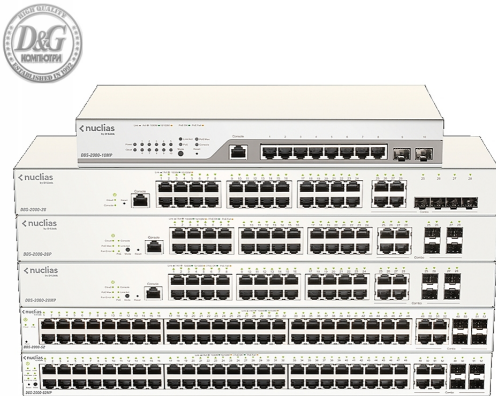

## D-Link 28-Port Gigabit PoE+ Nuclias Smart Managed Switch including 4x 1G Combo Ports, 370W (With 1 Year License)

Модел : DBS-2000-28MP

D-Link 28-Port Gigabit PoE+ Nuclias Smart Managed Switch including 4x 1G Combo Ports, 370W (With 1 Year License)

Суич, тип: Fixed Port

Общ брой портове: 28

Основни портове, тип: 24x 10/100/1000 BASE-T PoE

Power Over Ethernet (PoE): IEEE 802.3af/at, Ports 1 to 24, 370 W PoE Power Budget

Uplink портове: 4x Combo 1000BaseT/SFP ports