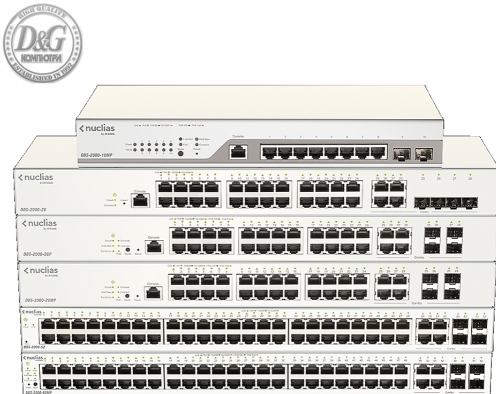

МРЕЖОВА ТЕХНИКА > СУИЧОВЕ

D-Link 52-Port Gigabit PoE+ Nuclias Smart Managed Switch including 4x 1G Combo Ports, 370W (With 1 Year License)

Модел : DBS-2000-52MP

D-Link 52-Port Gigabit PoE+ Nuclias Smart Managed Switch including 4x 1G Combo Ports, 370W (With 1 Year License)

Суич, тип: Fixed Port

Общ брой портове: 52

Основни портове, тип: 48x 10/100/1000 BASE-T PoE Power Over Ethernet (PoE): IEEE 802.3af/at, Ports 1 to 48, 370 W PoE Power Budget

Uplink портове: 4x Combo 1000BaseT/SFP ports

Свободни (10GB) слотове: -

Управление: Cloud-based through Nuclias, Nuclias mobile app

Stackable: -

Fans: 3x Fans

Захранване: External (100 to 240 V AC, 50/60 Hz), Power Consumption (max): 478.9 W (PoE on), 54.4 W (PoE off)