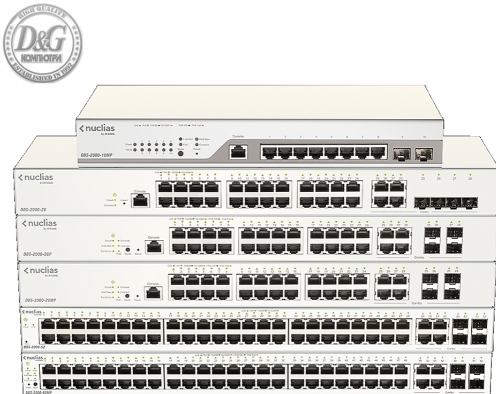

МРЕЖОВА ТЕХНИКА > СУИЧОВЕ

D-Link 52-Port Gigabit PoE+ Nuclias Smart Managed Switch including 4x 1G Combo Ports, 370W (With 1 Year License)

Модел : DBS-2000-52MP

D-Link 52-Port Gigabit PoE+ Nuclias Smart Managed Switch including 4x 1G Combo Ports, 370W (With 1 Year License)

Суич, тип: Fixed Port

Общ брой портове: 52

Основни портове, тип: 48x 10/100/1000 BASE-T PoE Power Over Ethernet (PoE): IEEE 802.3af/at, Ports 1 to 48, 370 W PoE Power Budget

Uplink портове: 4x Combo 1000BaseT/SFP ports

Свободни (10GB) слотове: -

Управление: Cloud-based through Nuclias, Nuclias mobile app

Stackable: -

Fans: 3x Fans

Захранване: External (100 to 240 V AC, 50/60 Hz), Power Consumption (max): 478.9 W (PoE on), 54.4 W (PoE off)

Routing: -

Памет (Flash, RAM): 32 MB Flash, Packet Buffer - 12 Mbits

Капацитет за маршрутизиране/превключване, Gbps: 104 Gbps

Пропускателна способност, Mpps: 77.4 Mpps

MAC адреси: 16K Entries

VLAN (брой, стандарти): 802.1Q Tagged VLAN, Management VLAN, Voice VLAN, VLAN Group, Supports 256 static VLAN groups

QoS: -

L2 мрежови стандарти: IEEE 802.3 compliant, IEEE 802.3u/802.3z compliant, IEEE 802.3ab compliant, IEEE 802.3af/802.3at compliant, IEEE 802.3x Flow Control, Supports manual/auto MDI/MDIX configuration, Supports half/full-duplex operation, IEEE 802.3az compliant

L3 мрежови стандарти: -

IPv6 functionality: -

Сигурност: SSL, DHCP Server Screening, Port Security, Access Control List (ACL), Max # of Entries: 768

Размери (Ш, Д, В), mm: 440 x 430 x 44 mm

Опция за монтаж: Rackmount

Други: 802.3x Flow Control, HOL Blocking Prevention, Jumbo Frames, IGMP v1/v2/v3 awareness Snooping, Supports 256 Groups, Cable Diagnostics, LLDP, Spanning Tree Protocol: 802.1D STP, 802.1w RSTP, 802.3ad Link Aggregation