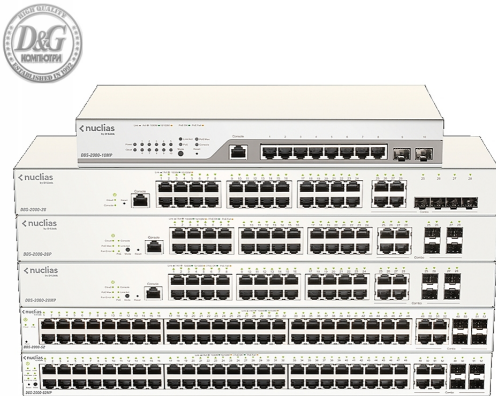

## D-Link 52-Port Gigabit PoE+ Nuclias Smart Managed Switch including 4x 1G Combo Ports, 370W (With 1 Year License)

Модел : DBS-2000-52MP

D-Link 52-Port Gigabit PoE+ Nuclias Smart Managed Switch including 4x 1G Combo Ports, 370W (With 1 Year License)

Суич, тип: Fixed Port

Общ брой портове: 52

Основни портове, тип: 48x 10/100/1000 BASE-T PoE Power Over Ethernet (PoE): IEEE 802.3af/at, Ports 1 to 48, 370 W PoE Power Budget

Uplink портове: 4x Combo 1000BaseT/SFP ports