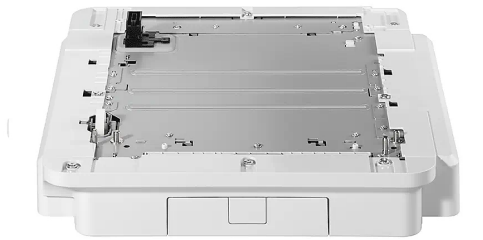

ПРИНТЕРИ И СКЕНЕРИ > Аксесоари

## Brother TC-4100 Tower Tray Connector

Модел : TC4100

Brother TC-4100 Tower Tray Connector

Предназначен за: Лазерни принтери

X-ка 2: Increase the paper input of your printer with the tower tray connector to be used with the Tower Tray unit (TT-4000)