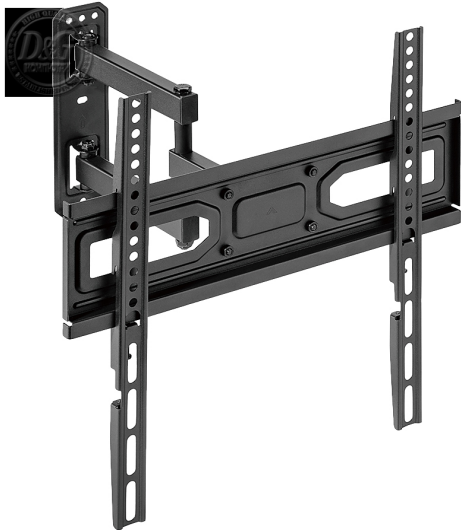

КОМПЮТРИ И СЪРВЪРИ > Опции

Free-tilt design: simplifies adjustment for better visibility and reduced glareSwivel mechanism provides maximum viewing flexibilitySpirit level ensures perfect positioningConvenient cable holder. 32-55". Max 35kg.

Модел : MOTION-443A

Free-tilt design: simplifies adjustment for better visibility and reduced glareSwivel mechanism provides maximum viewing flexibilitySpirit level ensures perfect positioningConvenient cable holder. 32-55". Max 35kg.

Free-tilt design: simplifies adjustment for better visibility and reduced glareSwivel mechanism provides maximum viewing flexibilitySpirit level ensures perfect positioningConvenient cable holder. 32-55". Max