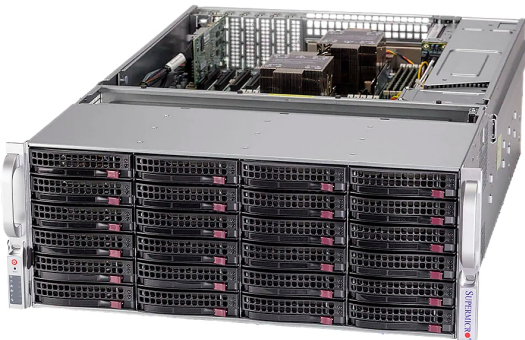

КОМПЮТРИ И СЪРВЪРИ > Сървъри

**Supermicro assembled server based on SYS-640P-E1CR36H,
2x ICX 4310 CPU, 4x 16GB DDR4-3200, 6x HDD, 3.5",SATA,
20TB, 7.2K,512E,Enterpris, 2x SSD 2.5" SATA 960GB,
AOC-S25G-M2S-O, AOM-TPM-9670V-O**

Модел : AS-640P-E1CR36H-OTO-22BG

Supermicro assembled server based on SYS-640P-E1CR36H, 2x ICX 4310 CPU, 4x 16GB DDR4-3200, 6x HDD, 3.5",SATA, 20TB, 7.2K,512E,Enterpris, 2x SSD 2.5" SATA 960GB, AOC-S25G-M2S-O, AOM-TPM-9670V-O

Supermicro assembled server based on SYS-640P-E1CR36H, 2x ICX 4310 CPU, 4x 16GB DDR4-3200, 6x HDD, 3.5",SATA, 20TB, 7.2K,512E,Enterpris, 2x SSD 2.5" SATA 960GB, AOC-S25G-M2S-O, AOM-TPM-9670V-O

Гаранция: 36