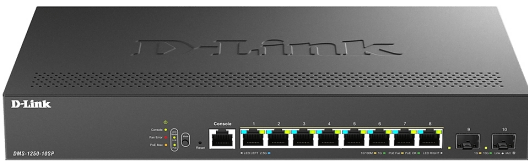

МРЕЖОВА ТЕХНИКА > СУИЧОВЕ

D-Link 8-Port 2.5G Base-T PoE and 2-port 10G SFP+ Smart Managed Switch

Модел : DMS-1250-10SP

D-Link 8-Port 2.5G Base-T PoE and 2-port 10G SFP+ Smart Managed Switch

Суич, тип: Fixed Port

Общ брой портове: 10

Основни портове, тип: 8x10/100/1000/2500Base-T

Power Over Ethernet (PoE): IEEE 802.3af/at (30W) PoE Standard, 8 PoE Capable Ports, PoE Power Budget: 240 W

Uplink портове: 2x10GE SFP

Свободни (10GB) слотове: No

Stackable: No

Fans: 2 internal fans

Захранване: Internal universal power supply: 100 to 240 V AC 50/60 Hz, Maximum Power Consumption: 287.58 W (PoE on)

Routing: Layer 3 Lite

Памет (Flash, RAM): Flash Memory: 32 MB, DRAM: 512 MB

Protocol type, TCP/UDP port number, IPv6 traffic class
Сигурност: Broadcast/Multicast/Unicast Storm Control,
D-Link Safeguard Engine, Traffic segmentation, TLS v.1.2,
DoS attack prevention, 802.1X, Port Security - Supports up
to 64 MAC addresses per port, DHCP, IP-MAC-Port Binding,
Password encryption
Размери (Ш, Д, В), mm: 330 x 200 x 44 mm
Опция за монтаж: Desktop