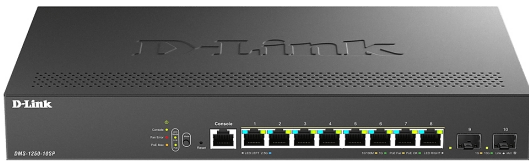

МРЕЖОВА ТЕХНИКА > СУИЧОВЕ

D-Link 8-Port 2.5G Base-T PoE and 2-port 10G SFP+ Smart Managed Switch

Модел : DMS-1250-10SP

D-Link 8-Port 2.5G Base-T PoE and 2-port 10G SFP+ Smart Managed Switch

Суич, тип: Fixed Port

Общ брой портове: 10

Основни портове, тип: 8x10/100/1000/2500Base-T

Power Over Ethernet (PoE): IEEE 802.3af/at (30W) PoE Standard, 8 PoE Capable Ports, PoE Power Budget: 240 W
Uplink портове: 2x10GE SFP

Stackable: No

Fans: 2 internal fans

Захранване: Internal universal power supply: 100 to 240 V AC 50/60 Hz, Maximum Power Consumption: 287.58 W (PoE on)

Routing: Layer 3 Lite

Памет (Flash, RAM): Flash Memory: 32 MB, DRAM: 512 MB

Protocol type, TCP/UDP port number, IPv6 traffic class
Сигурност: Broadcast/Multicast/Unicast Storm Control,
D-Link Safeguard Engine, Traffic segmentation, TLS v.1.2,
DoS attack prevention, 802.1X, Port Security - Supports up
to 64 MAC addresses per port, DHCP, IP-MAC-Port Binding,
Password encryption
Размери (Ш, Д, В), mm: 330 x 200 x 44 mm
Опция за монтаж: Desktop