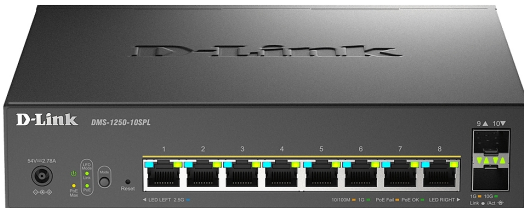

МРЕЖОВА ТЕХНИКА > СУИЧОВЕ

D-Link 8-Port 2.5G Base-T PoE, 2-port 10G SFP+ and 2x 10G RJ45 port Smart Managed Switch

Модел : DMS-1250-10SPL

D-Link 8-Port 2.5G Base-T PoE, 2-port 10G SFP+ and 2x 10G RJ45 port Smart Managed Switch

Суич, тип: Fixed Port

Общ брой портове: 10

Основни портове, тип: 8x10/100/1000/2500Base-T

Power Over Ethernet (PoE): IEEE 802.3af/at (30W), IEEE 802.3bt (60W) PoE Standard, PoE Capable Ports: Port (1-2) - 802.3bt ports, Port (3-8) - 802.3at ports; PoE Power Budget: 120 W

Uplink портове: 2x10GE SFP

Свободни (10GB) слотове: No

Управление: Web-based GUI, Full CLI, Telnet Server, TFTP Client, Auto MDI/MDIX, SNMP (Supports v1/v2c/v3), SNMP Trap, Backup/upgrade firmware, Smart Wizard, Upload/download configuration file, BootP/DHCP Client, System Log, RMONv1, Trusted host, Command logging

Stackable: No

Fans: Fanless

Захранване: External power supply: DC 54V/2.78A, Maximum Power Consumption: 147 W (PoE on)

Routing: Layer 3 Lite

Памет (Flash, RAM): Flash Memory: 32 MB, DRAM: 512 MB

Капацитет за маршрутизиране/превключване, Gbps: 80 Gbps