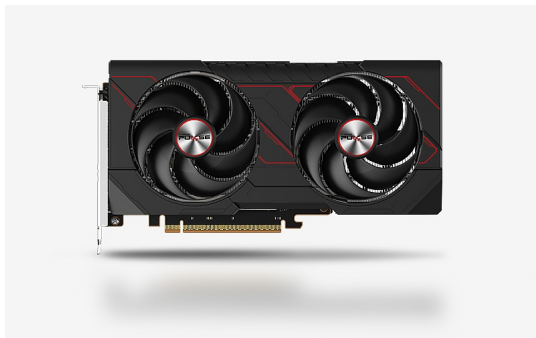

## SAPPHIRE PULS RX9060XT G OC 16

Модел : SAPHIRE PULS RX9060XT G OC 16  
SAPHIRE PULS RX9060XT G OC 16  
Maximum Display: 3  
Graphics Engine: AMD Radeon™ RX 9060 XT  
OS: Linux®, Windows® 10, and Windows 11. 64-bit operating system required  
Memory type: GDDR6  
CUDA Core: 2048 Units  
Memory size: 16GB  
Memory Interface: 128 bit  
Memory Clock: 20 Gbps Effective  
Power Consumption: 170W Typical Board Power  
Engine Clock: Boost Clock: Up to 3290 MHz; Game Clock: Up to 2700 MHz  
I/O: 2x HDMI®, 1x DisplayPort™ 2.1a; 1 x 8-pin Power Connector  
Card Bus: PCI-Express 5.0 x16  
Resolution: HDMI®: 7680x4320; DisplayPort™ 2.1a: 7680x4320  
System Power: Minimum 450 Watt  
Dimensions: 2.3 slot, ATX; 240(L)X 124(W)X 46.1 (H)mm  
Warranty: 36 Months