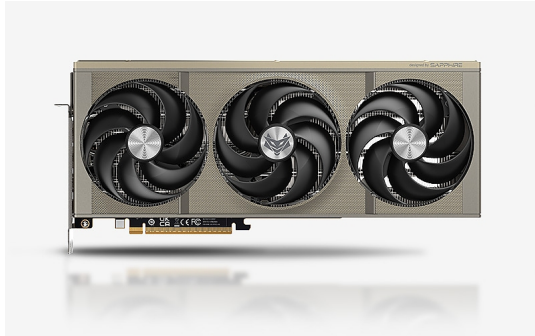

## SAPPHIRE NITRO+ RX9070 OC 16

Модел : SAPPHIRE NITRO+ RX9070 OC 16

SAPPHIRE NITRO+ RX9070 OC 16

Maximum Display: 4

Graphics Engine: AMD Radeon™ RX 9070

OS: Linux®, Windows® 10, and Windows 11. 64-bit operating system required

Memory type: GDDR6

CUDA Core: 3584 Units

Memory size: 16GB

Memory Interface: 256 bit

Memory Clock: 20 Gbps Effective

Power Consumption: 245W Typical Board Power

Engine Clock: Boost Clock: Up to 2700 MHz; Game Clock: Up to 2210MHz