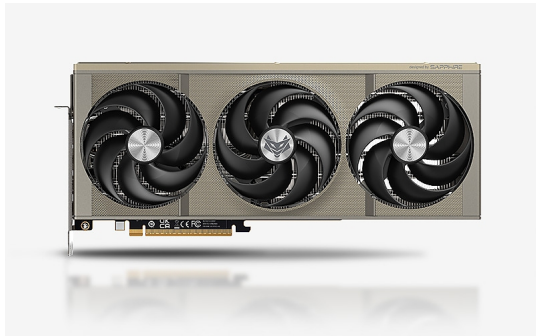

КОМПЮТЪРНИ КОМПОНЕНТИ > Видеокарти

SAPPHIRE NITRO+ RX9070 OC 16

Модел : SAPPHIRE NITRO+ RX9070 OC 16
SAPPHIRE NITRO+ RX9070 OC 16
Maximum Display: 4
Graphics Engine: AMD Radeon™ RX 9070
OS: Linux®, Windows® 10, and Windows 11. 64-bit operating system required
Memory type: GDDR6
CUDA Core: 3584 Units
Memory size: 16GB
Memory Interface: 256 bit
Memory Clock: 20 Gbps Effective
Power Consumption: 245W Typical Board Power
Engine Clock: Boost Clock: Up to 2700 MHz; Game Clock: Up to 2210MHz
I/O: 2x HDMI®, 2x DisplayPort™ 2.1a; 12V-2x6(H++) Power Connector (3x8-pin power adapter is also included if your PC's Power Supply Unit does not have 12V-2x6)
Card Bus: PCI-Express 5.0 x16
Resolution: HDMI®: 7680x4320; DisplayPort™ 2.1a: 7680x4320
System Power: Minimum 650 Watt Power Supply
Dimensions: 3.2 slot, ATX; Dimension: 330.8(L)X 128.5(W)X 65.68 (H)mm
Warranty: 36 Months