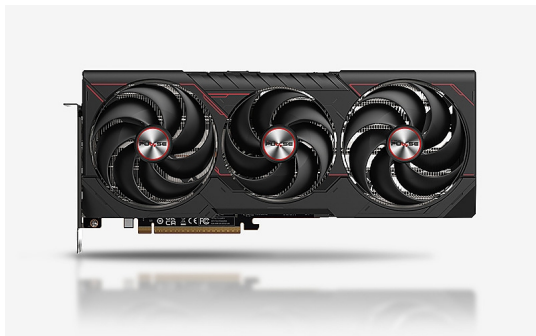

КОМПЮТЪРНИ КОМПОНЕНТИ > Видеокарти

SAPPHIRE PULSE RX9070XT OC 16

Модел : SAPPHIRE PULSE RX9070XT 16
SAPPHIRE PULSE RX9070XT OC 16
Maximum Display: 4
Graphics Engine: AMD Radeon™ RX 9070 XT
OS: Linux®, Windows® 10, and Windows 11. 64-bit operating system required
Memory type: GDDR6
CUDA Core: 4096 Units
Memory size: 16GB
Memory Interface: 256 bit
Memory Clock: 20 Gbps Effective
Power Consumption: 304W Typical Board Power
Engine Clock: Boost Clock: Up to 2970 MHz; Game Clock: Up to 2400 MHz
I/O: 2x HDMI®; 2x DisplayPort™ 2.1a; 2 x 8-pin Power Connector
Card Bus: PCI-Express 5.0 x16
Resolution: HDMI®: 7680x4320; DisplayPort™ 2.1a: 7680x4320
System Power: Minimum 750 Watt Power Supply
Dimensions: 3 slot, ATX; 320(L)X 120.25(W)X 61.6 (H)mm
Warranty: 36 Months