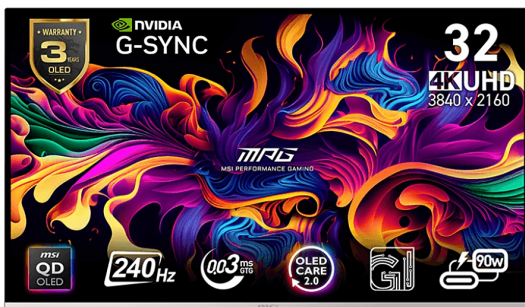

МОНИТОРИ И ТЕЛЕВИЗОРИ > МОНИТОРИ

MSI MPG 321URXW QD-OLED Gaming Monitor, 31.5" 240Hz, UHD (3840x2160) 16:9, QD-OLED, 0.03ms, 250nits, 1500000:1, 178/178, G-Sync Compatible, Adjustable Stand, 1x DP, 2x HDMI, 1x Type-C, 1x Headphone out, USB Hub, White, 3Y Warranty

Модел : MPG_321URXW_QD-OLED

MSI MPG 321URXW QD-OLED Gaming Monitor, 31.5" 240Hz, UHD (3840x2160) 16:9, QD-OLED, 0.03ms, 250nits, 1500000:1, 178/178, G-Sync Compatible, Adjustable Stand, 1x DP, 2x HDMI, 1x Type-C, 1x Headphone out, USB Hub, White, 3Y Warranty

MSI MPG 321URXW QD-OLED Gaming Monitor, 31.5" 240Hz, UHD (3840x2160) 16:9, QD-OLED, 0.03ms, 250nits, 1500000:1, 178/178, G-Sync Compatible, Adjustable Stand, 1x DP, 2x HDMI, 1x Type-C, 1x Headphone out, USB Hub, White, 3Y Warranty