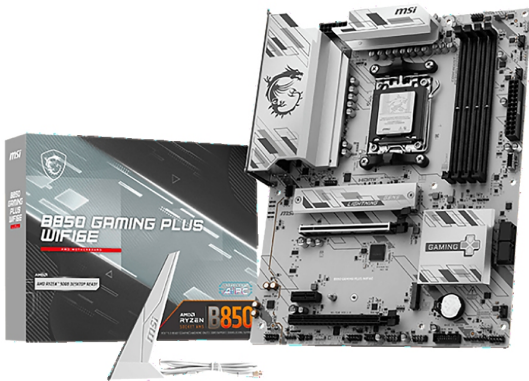

КОМПЮТЪРНИ КОМПОНЕНТИ > Дънни Платки

MSI B850 GAMING PLUS WIFI6E, ATX, Socket AM5, 4x DDR5 Dual Channel up to 8200(OC)MHz, 2x PCIe x16 slot, 2x M.2 slot, 4x USB 5Gbps, 3x USB 10Gbps, 1x USB 10Gbps Type-C, HDMI, DP, 7.1 HD Audio, 2.5G LAN, WiFi 6E, BT, 3Y

Модел : B850_GAMING_PLUS_WIFI6E

MSI B850 GAMING PLUS WIFI6E, ATX, Socket AM5, 4x DDR5 Dual Channel up to 8200(OC)MHz, 2x PCIe x16 slot, 2x M.2 slot, 4x USB 5Gbps, 3x USB 10Gbps, 1x USB 10Gbps Type-C, HDMI, DP, 7.1 HD Audio, 2.5G LAN, WiFi 6E, BT, 3Y