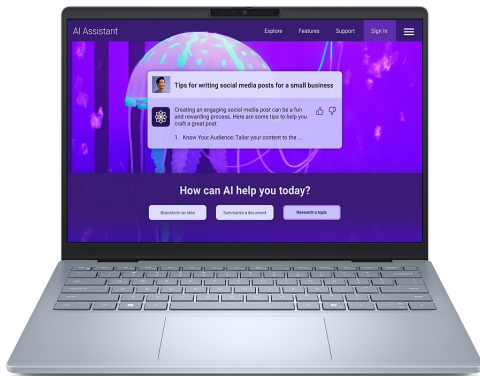

Модел : DB14250_LNL_202

Dell 14 Plus DB14250, Intel Ultra 7 258V (47 TOPS NPU, 8 cores, up to 4.8 GHz), 14" 16:10 2.5K (2560x1600) IPS 300nits WVA AG, 32GB LPDDR5X, 8533MT/s onboard, 1TB M.2 SSD PCIe, Intel Arc, FHD and Mic, Wi-Fi 7, FPR, Backlit Kb, Win 11 Pro, 3Y CI, Ice Blue