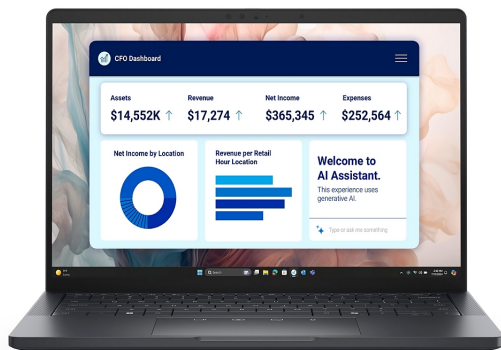

## **Dell Pro 13 Premium PA13250, Intel Ultra 5 236V (40 TOPS NPU, 8cores, up to 4.7 GHz), 13.3" FHD+(1920x1200) WVA 400nits AG, 16 GB: LPDDR5x, 8533 MT/s (onboard), 512 GB SSD PCIe M.2, Intel Arc, 8MP HDR+IR Cams and Mic, Wi-Fi 7, FPR, Backlit Kb, Win 11 Pro**

Модел : BTO203\_PA13250\_EMEA

Dell Pro 13 Premium PA13250, Intel Ultra 5 236V (40 TOPS NPU, 8cores, up to 4.7 GHz), 13.3" FHD+(1920x1200) WVA 400nits AG, 16 GB: LPDDR5x, 8533 MT/s (onboard), 512 GB SSD PCIe M.2, Intel Arc, 8MP HDR+IR Cams and Mic, Wi-Fi 7, FPR, Backlit Kb, Win 11 Pro