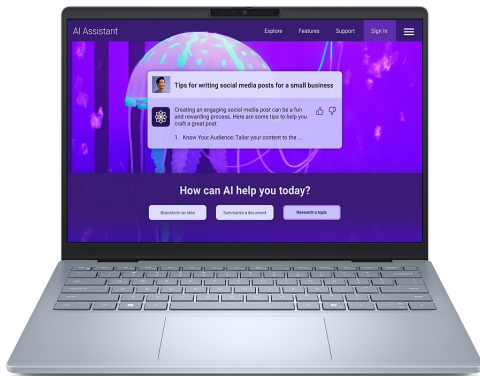

## **Dell 14 Plus DB14250, Intel Ultra 7 256V (47 TOPS NPU, 8 cores, up to 4.8 GHz), 14" 16:10 2.5K (2560x1600) AG 300nits WVA, 16GB, LPDDR5X, 8533MT/s (onboard), 512GB M.2 SSD PCIe, Intel Arc, FHD RGB and Mic, Wi-Fi 7, FPR, Backlit Kb, Win 11 Home, Ice B**