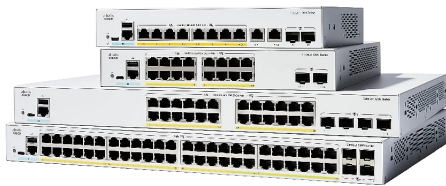

МРЕЖОВА ТЕХНИКА > СУИЧОВЕ

Cisco Catalyst 1300 8-port GE, Ext PS, 2x1G Combo

Модел : C1300-8T-E-2G

Cisco Catalyst 1300 8-port GE, Ext PS, 2x1G Combo

Суич, тип: Fixed Port

Общ брой портове: 10

Основни портове, тип: 8x 10/100/1000Base-T

Power Over Ethernet (PoE): -

Uplink портове: 2x SFP/ RJ-45 combo

Свободни (10GB) слотове: -

Управление: Cisco Business Dashboard; Cisco Business mobile app; Cisco Network Plug and Play (PnP) agent; Web user interface; SNMP; MIB; RMON; RSPAN; sFlow agent; DHCP; SCP; Other: Traceroute, single IP management, HTTP/HTTPS, SSH, RADIUS and etc.

Stackable: -

Fans: Fanless

Захранване: 100-240V 50-60 Hz, external

Routing: Dynamic Layer 3 routing

Памет (Flash, RAM): 512 MB (Flash), 1 GB DDR4 (DRAM), 1.5 MB (Packet buffer)

Капацитет за маршрутизиране/превключване, Gbps: 20 Gbps