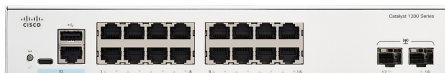

МРЕЖОВА ТЕХНИКА > СУИЧОВЕ

Cisco Catalyst 1300 16-port GE, 2x1G SFP

Модел : C1300-16T-2G

Cisco Catalyst 1300 16-port GE, 2x1G SFP

Суич, тип: Fixed Port

Общ брой портове: 18

Основни портове, тип: 16x 10/100/1000Base-T

Power Over Ethernet (PoE): -

Uplink портове: 2xSFP

Свободни (10GB) слотове: -

Управление: Cisco Business Dashboard; Cisco Business mobile app; Cisco Network Plug and Play (PnP) agent; Web user interface; SNMP; MIB; RMON; RSPAN; sFlow agent; DHCP; SCP; Other: Traceroute, single IP management, HTTP/HTTPS, SSH, RADIUS and etc.

Stackable: -

Fans: Fanless

Захранване: 100-240V 50-60 Hz, internal, universal

Routing: Dynamic Layer 3 routing

Памет (Flash, RAM): 512 MB (Flash), 1 GB DDR4 (DRAM), 1.5 MB (Packet buffer)

Капацитет за маршрутизиране/превключване, Gbps: 36 Gbps