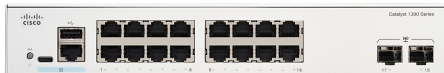

МРЕЖОВА ТЕХНИКА > СУИЧОВЕ

Cisco Catalyst 1300 16-port GE, 2x1G SFP

Модел : C1300-16T-2G

Cisco Catalyst 1300 16-port GE, 2x1G SFP

Суич, тип: Fixed Port

Общ брой портове: 18

Основни портове, тип: 16x 10/100/1000Base-T

Power Over Ethernet (PoE): -

Uplink портове: 2xSFP

Свободни (10GB) слотове: -

Управление: Cisco Business Dashboard; Cisco Business mobile app; Cisco Network Plug and Play (PnP) agent; Web user interface; SNMP; MIB; RMON; RSPAN; sFlow agent; DHCP; SCP; Other: Traceroute, single IP management, HTTP/HTTPS, SSH, RADIUS and etc.

Stackable: -

Fans: Fanless

Захранване: 100-240V 50-60 Hz, internal, universal

Routing: Dynamic Layer 3 routing

Памет (Flash, RAM): 512 MB (Flash), 1 GB DDR4 (DRAM), 1.5 MB (Packet buffer)

Капацитет за маршрутизиране/превключване, Gbps: 36 Gbps