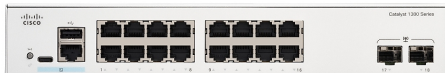

МРЕЖОВА ТЕХНИКА > СУИЧОВЕ

Cisco Catalyst 1300 16-port GE, 2x1G SFP

Модел : C1300-16T-2G

Cisco Catalyst 1300 16-port GE, 2x1G SFP

Суич, тип: Fixed Port

Общ брой портове: 18

Основни портове, тип: 16x 10/100/1000Base-T

Power Over Ethernet (PoE): -

Uplink портове: 2xSFP

Свободни (10GB) слотове: -

Управление: Cisco Business Dashboard; Cisco Business mobile app; Cisco Network Plug and Play (PnP) agent; Web user interface; SNMP; MIB; RMON; RSPAN; sFlow agent; DHCP; SCP; Other: Traceroute, single IP management, HTTP/HTTPS, SSH, RADIUS and etc.

Stackable: -

Fans: Fanless

Захранване: 100-240V 50-60 Hz, internal, universal

Routing: Dynamic Layer 3 routing

Памет (Flash, RAM): 512 MB (Flash), 1 GB DDR4 (DRAM), 1.5 MB (Packet buffer)

Капацитет за маршрутизиране/превключване, Gbps: 36 Gbps