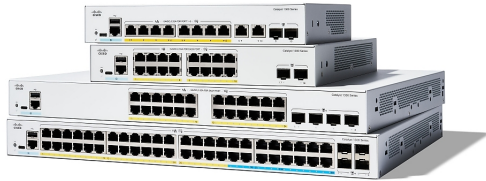

## Cisco Catalyst 1300 48-port GE, PoE, 4x1G SFP

Модел : C1300-48P-4G

Cisco Catalyst 1300 48-port GE, PoE, 4x1G SFP

Суич, тип: Fixed Port

Общ брой портове: 52

Основни портове, тип: 48x 10/100/1000Base-T ports with 370W power budget

Power Over Ethernet (PoE): PoE+ (375W), 48 ports;

802.3at PoE+, 802.3af

Uplink портове: 4xSFP

Свободни (10Gb) слотове: -

Управление: Cisco Business Dashboard; Cisco Business mobile app; Cisco Network Plug and Play (PnP) agent; Web user interface; SNMP; MIB; RMON; RSPAN; sFlow agent; DHCP; SCP; Other: Traceroute, single IP management, HTTP/HTTPS, SSH, RADIUS and etc.

Stackable: -

Fans: 1

Захранване: 100-240V 50-60 Hz, internal, universal

Routing: Dynamic Layer 3 routing

Памет (Flash, RAM): 512 MB (Flash), 1 GB DDR4 (DRAM), 3 MB (Packet buffer)

Капацитет за маршрутизиране/превключване, Gbps: 104 Gbps