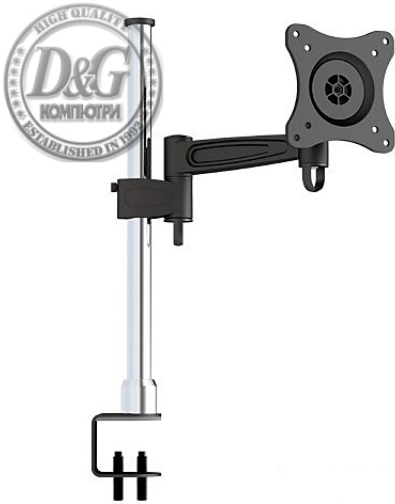

МОНИТОРИ И ТЕЛЕВИЗОРИ > АКЕСОАРИ ЗА МОНИТОРИ

**Sunne 10"-24", Desk Bracket, Tilt&Swivel - 15°&180°, max 15kg, Pivot 360°, max VESA 75-100x75-100, height adjustable up to 400 mm, screen to holder - 279 mm**

Модел : LCD-B12

Sunne 10"-24", Desk Bracket, Tilt&Swivel - 15°&180°, max 15kg, Pivot 360°, max VESA 75-100x75-100, height adjustable up to 400 mm, screen to holder - 279 mm

Предназначен за:

&#1052;&#1086;&#1085;&#1080;&#1090;&#1086;&#1088;

X-ка 2: Screen size: 10"~24"

X-ка 3: Tilt: -15°~15°, Swivel: 180°

X-ка 4: Rotate: 360°

X-ка 5: Max weight: 15 kg

X-ка 6: VESA: 75x75/100x100mm

X-ка 7: Profile: height adjustable up to 400mm, Clamp Thickness: 15mm &#8211; 47mm